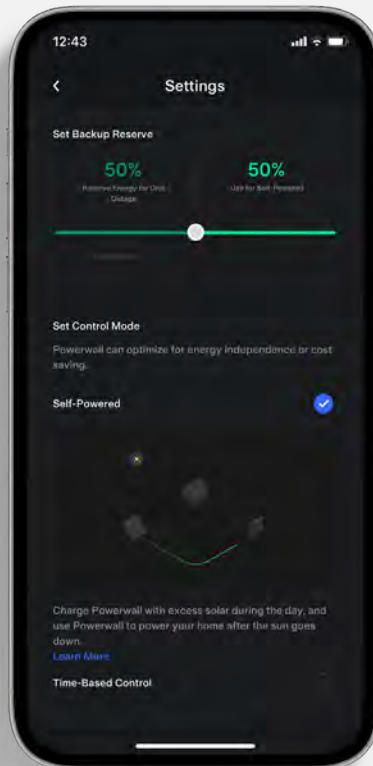

# 24/7 Control

Monitor your energy production and consumption in real time and optimise your system for energy independence, outage protection and savings.

Manage and track your energy with instant notifications, simplified graphs and easy navigation