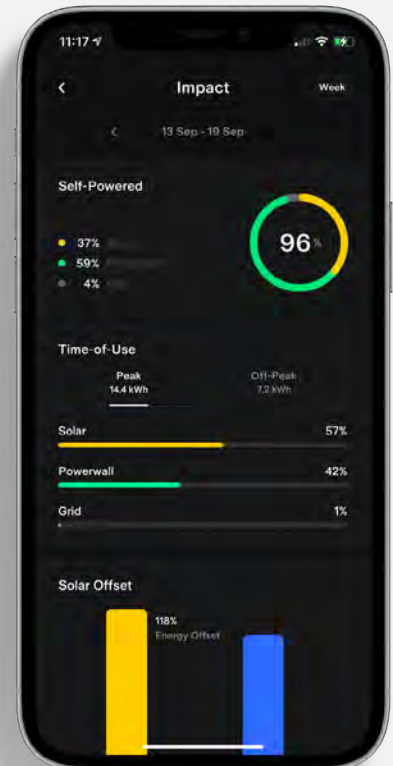

Learn how your system uses energy on a daily, weekly or monthly basis